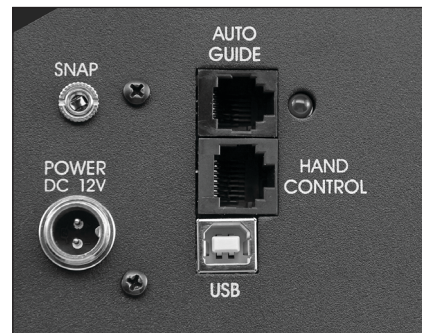

② A continuación, haga clic en el enlace al manual del producto de la página de detalle del producto.

The Orion Atlas Pro AZ/EQ-G Computerized GoTo Telescope Mount has been upgraded with a built-in USB port. This addition was made after the instruction manual for this mount was produced, so it is not pictured or described in the manual. This Addendum is included to make you aware of this new feature.

The USB port is installed on the mount's electronics panel (**Figure 1**) and is a USB Type B port. Note also that the relative positions of some other ports on the faceplate have changed, e.g., the Hand Control port is now located below the Auto Guide port.

The USB port enables control of the mount with select 3rd party software applications running on a computer, and allows updating of the mount's motor controller firmware via USB connection to a computer. Most computers are equipped with one or more USB Type A ports. So the cable you would need to purchase to make the connection between your computer and the Atlas Pro mount is a USB-A to USB-B cable.